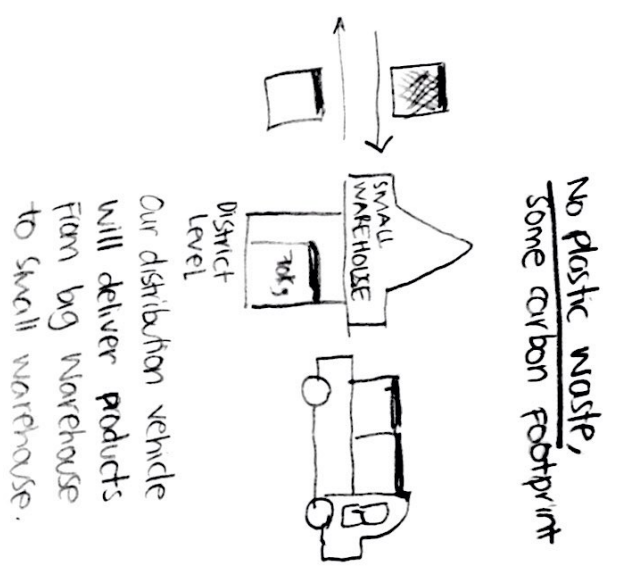

# PRODUCT CIRCULARITY PLAN

- = reusable container that contains detergent
- = empty reusable container