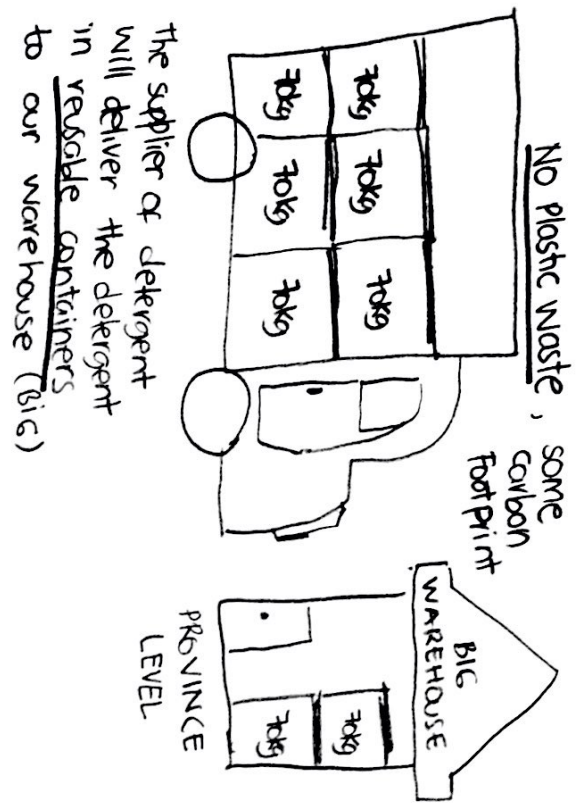

# PRODUCT CIRCULARITY PLAN

- = reusable container that contains detergent
- = empty reusable container