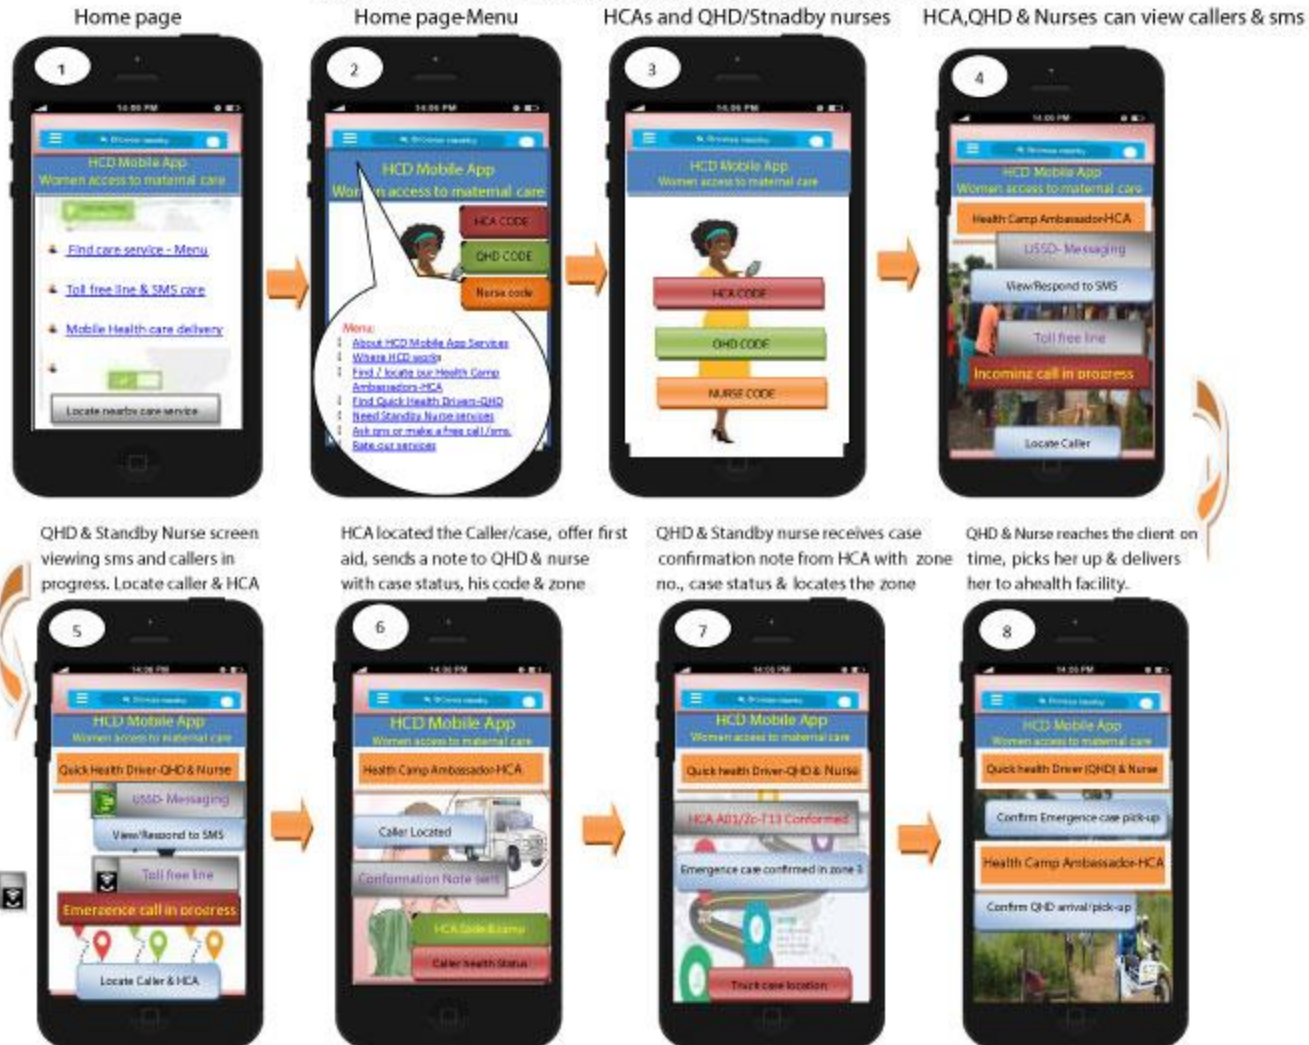

HEALTH CAMP DRIVE PROJECT (HCD Mobile App Service) WIREFRAME

HEALTH CAMP DRIVE PROJECT OFFLINE SERVICES (USSD & Toll Free line)

WIREFRAME for End Users/Beneficiaries.